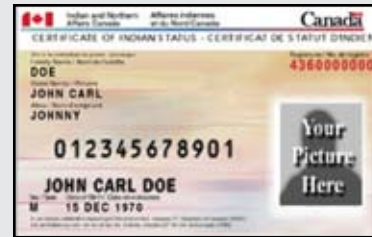

Indian and Northern Affairs Canada (INAC) Card

NOT ACCEPTABLE DOCUMENTS